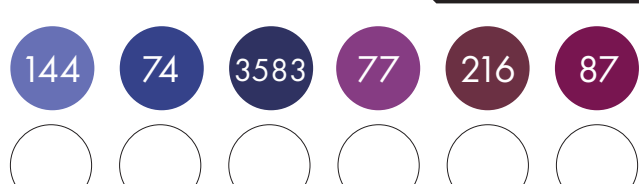

Coloring Swatch Aqua Markers

SL-CO-MARK49 RAINBOW

SL-CO-MARK51 PASTELS

SL-CO-MARK53 SUNSET

SL-CO-MARK55 DISCO

SL-CO-MARK57 BLOSSOM

SL-CO-MARK59 SEA & SKY

SL-CO-MARK61 TROPICAL

SL-CO-MARK50 SKINTONES

SL-CO-MARK52 GREYTONES

SL-CO-MARK54 DAHLIA

SL-CO-MARK56 BARK

SL-CO-MARK58 FOLIAGE

SL-CO-MARK60 GALAXY

SL-CO-MARK62 DESERT